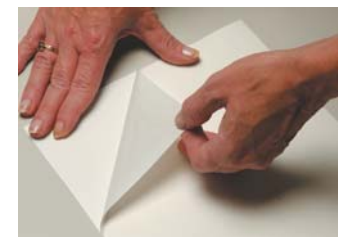

- Works great with all dry-erase markers and erasers.
- Full self-stick backing and strips adhere to most smooth surfaces.
- Converts any wall or other smooth surface into a high quality, dry-erase board.
- All products apply easily and can be removed and reapplied as needed.
- Adheres to most clean, dry surfaces including walls, chalkboards, existing worn white boards and other surfaces where a dry-erase surface is needed.
- Low cost, high quality alternative to more expensive dry-erase products.
- Saves paper and the environment. Mark-it self-stick, dry-erase products are reusable.
- Works well as a projector surface.

chalkboard into a high quality dry-erase surface. Both paper and film surfaces also double as a low cost projector surface. Mark-it dry-erase products are ideal for new installations or for resurfacing existing worn, stained or damaged whiteboards or chalkboards of all sizes. All Mark-it self-stick, dry-erase products are designed with removable pressure sensitive backing paper for ease of

Item 205 - 2 sheets, 18" x 24" Can be combined to create a 3' x 4' dry-erase surface.

Item 206 - 4 sheets, 25" x 30" Can be combined to create a 4' x 5' dry-erase surface

ROLLS - Mark-it, Self-Stick, Dry-Erase Film with full pressure sensitive adhesive backing.

Item 207 - 18" x 5' Roll

Item 208 - 24" x 5' Roll

Item 209 - 36" x 5' Roll

Item 210 - 48" x 5' Roll

Custom sheets and rolls available, contact Troy School & Office Products.

All **Mark-it** paper and polyester film products come with a long lasting, easy to apply, full pressure sensitive backing. **Mark-it** Presentation Easel Pads have a 1" pressure sensitive adhesive strip across the back/top of each sheet.