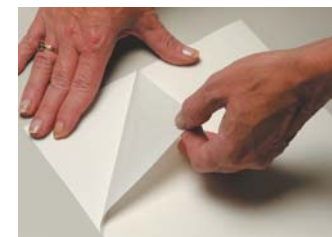

chalkboard into a high quality dry-erase surface. Both paper and film surfaces also double as a low cost projector surface. Mark-it dry-erase products are ideal for new installations or for resurfacing existing worn, stained or damaged whiteboards or chalkboards of all sizes. All Mark-it self-stick, dry-erase products are designed with removable pressure sensitive backing paper for ease of

Item 205 - 2 sheets, 18" x 24" Can be combined to create a 3' x 4' dry-erase surface.

Item 206 - 4 sheets, 25" x 30" Can be combined to create a 4' x 5' dry-erase surface

ROLLS - Mark-it, Self-Stick, Dry-Erase Film with full pressure sensitive adhesive backing.

Item 207 - 18" x 5' Roll

Item 208 - 24" x 5' Roll

Item 209 - 36" x 5' Roll

Item 210 - 48" x 5' Roll

Custom sheets and rolls available, contact Troy School & Office Products.

All **Mark-it** paper and polyester film products come with a long lasting, easy to apply, full pressure sensitive backing. **Mark-it** Presentation Easel Pads have a 1" pressure sensitive adhesive strip across the back/top of each sheet.